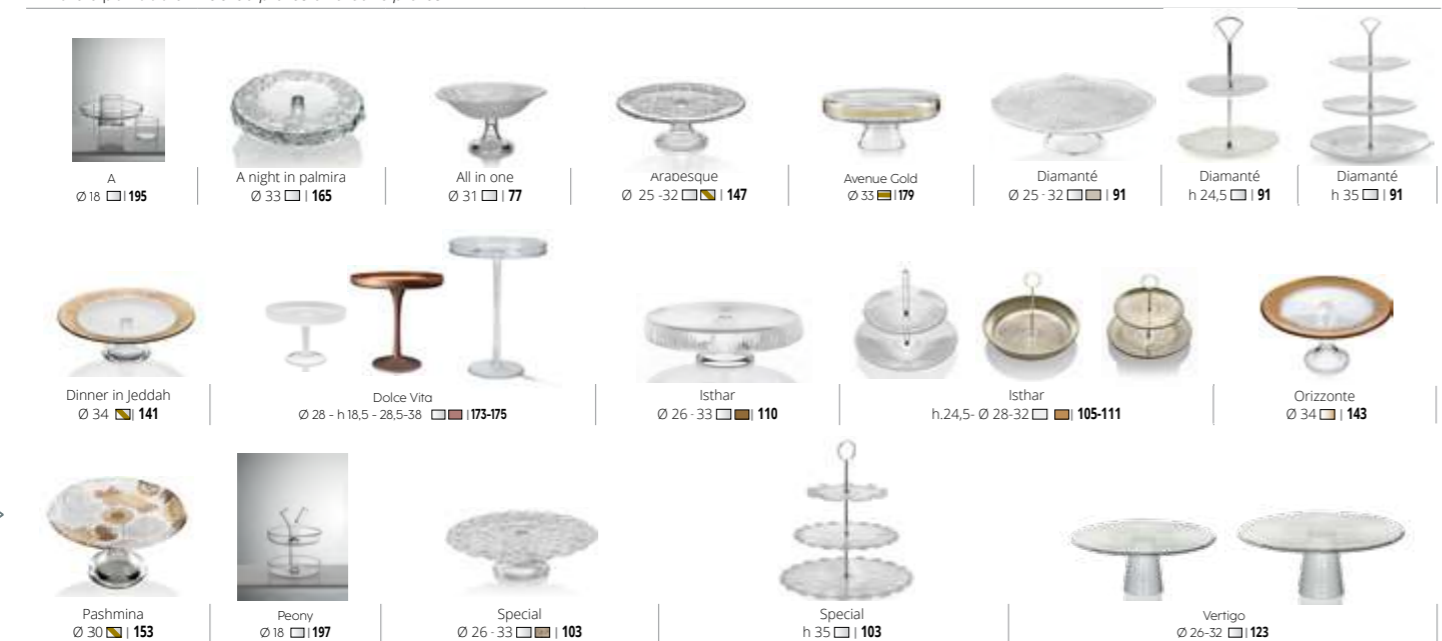

8409.1 Trasparente | Clear
 Ø cm. 12,5 - h cm. 8,5
 Ø inch. 4,9 - h inch. 3,3

MB HW

6907.1

6907.1
 cm. 18x18x3,6 h
 inch. 7,1x7,1x1,4 h

PR DR

Alzate e portadolci | Footed plates and cake plates

Campane | Domes