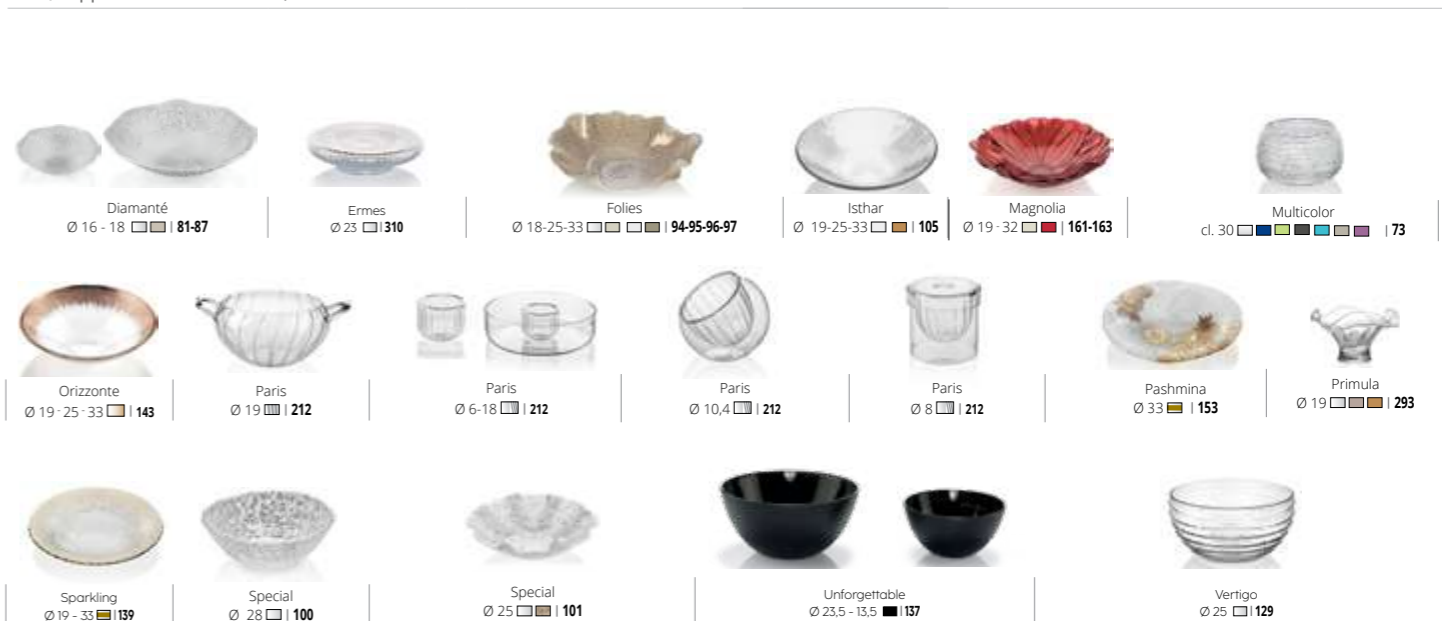

Boli, coppette e ciotolini | Bowls, individual bowls and small dishes