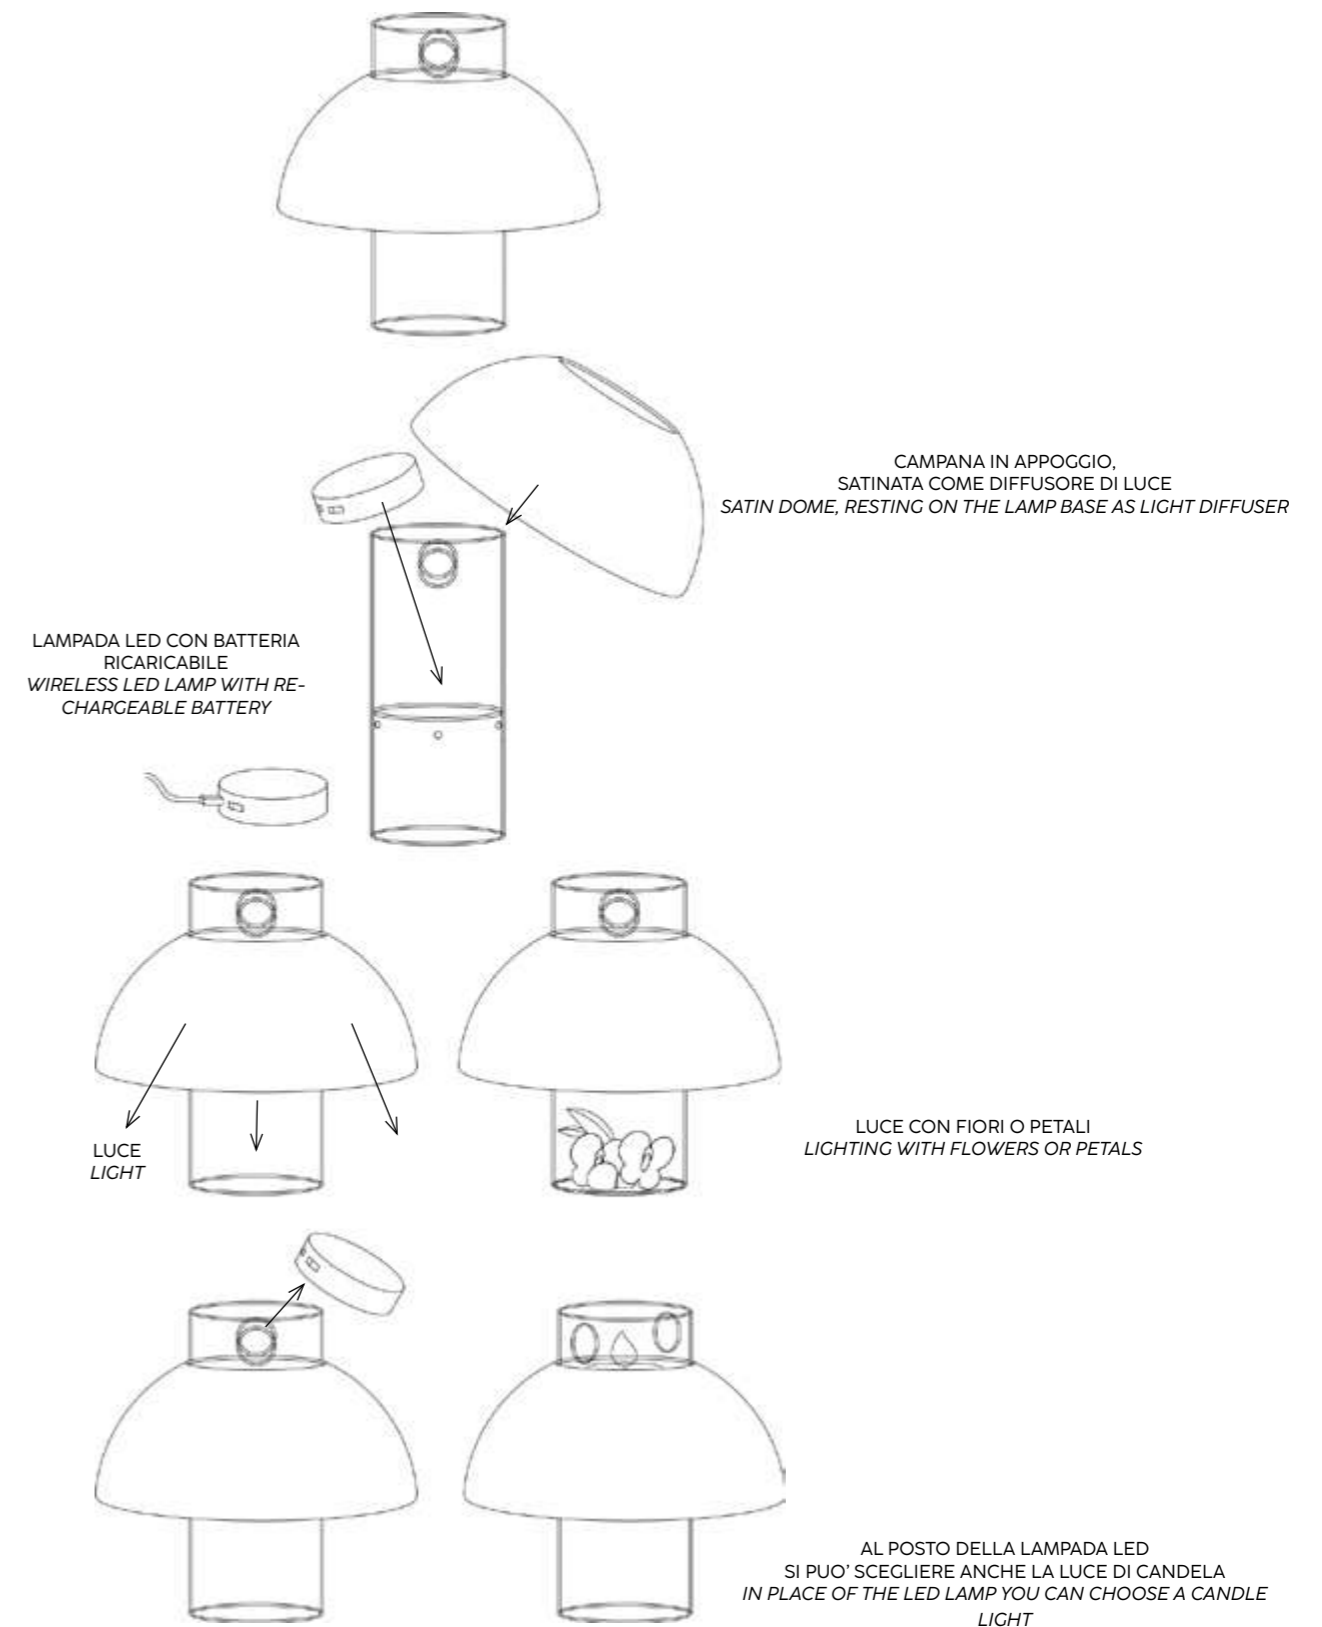

...al lato del letto, vicino ad un camino acceso, sul bordo di una vasca, sul tavolo per una cena romantica.

...nelle sere d'estate, in giardino, al profumo del gelsomino, brilla insieme alle lucciole.

Marta Sansoni

... Still a delicate project, which follows OVERLAYS and OVERLIGHT in this amusing game of words and deliberate allusions.

Compared to Overlight, the theme of LIGHT becomes even more significant, because this is ONLY a lamp or, as I prefer to think, romantically a lantern.

It is without power cable, because it's provided with a rechargeable battery so that it can be placed where it is needed, in any indoor and outdoor environment.

And if you instead prefer a more natural and inconsistent lighting, it can also be used with a candle inside.

Composed of two elements in light glass, it is deliberately minimal, small and "round" to evoke tenderness and be able to carry it with us, like a cuddle, a non-invasive but consoling presence.

The texture of the diffuser, satin and soft even to the touch, ensures a subdued and hypnotizing lighting.

... beside the bed, near a lit fireplace, on the edge of a tub, on the table for a romantic dinner.

... on summer evenings, in the garden, with the scent of jasmine, it shines with the fireflies.

OVERNIGHT

Collezione in vetro trasparente e sabbiato
Collection in clear and sandblasted glass