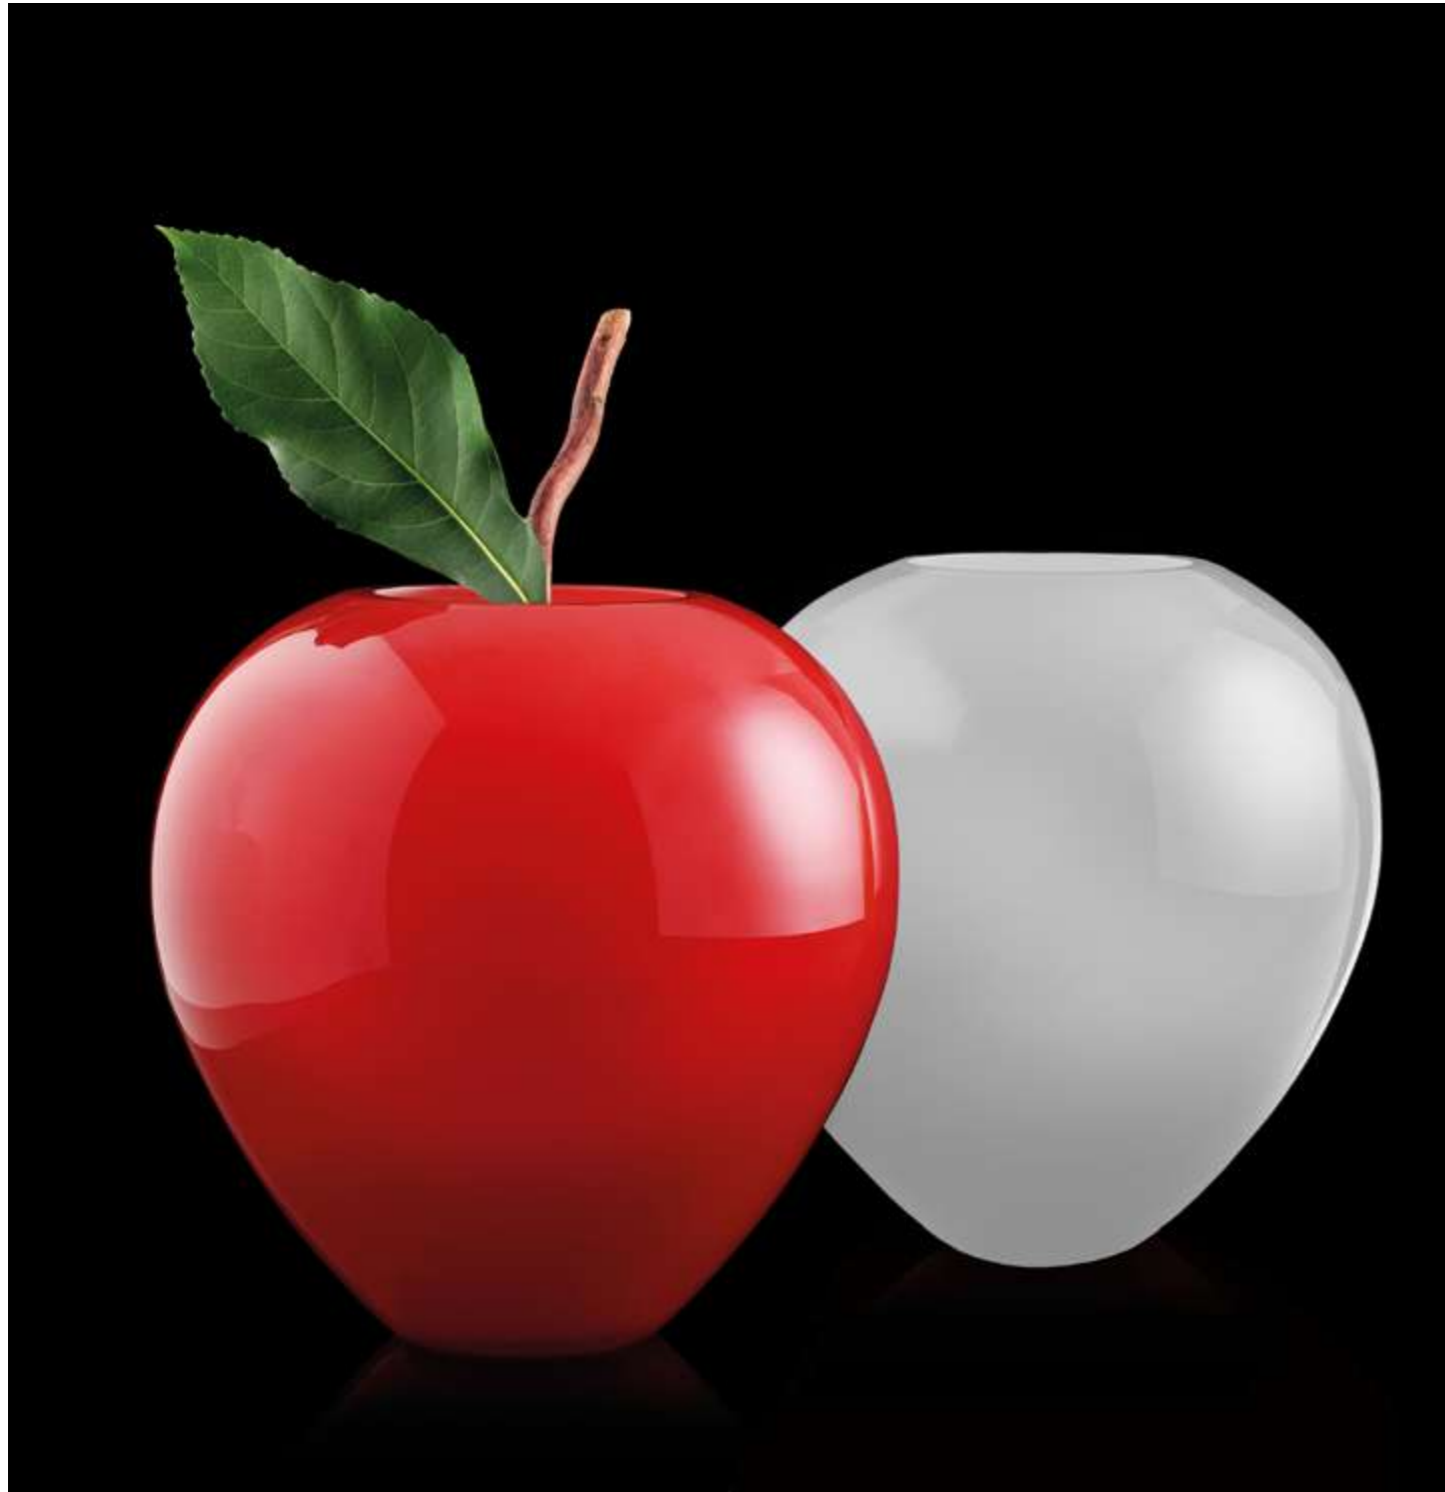

SOPHISTICATED LADY

SOPHISTICATED LADY

Collezione in vetro incamiciato e decorato
Collection in cased and decorated glass

8518.1

Vaso Potiche | *Potiche Vase*
Ø cm. 25 - h cm. 32
Ø inch. 9,8 - h inch. 12,6

8518.1 Incamiciato rosso |
Cased red