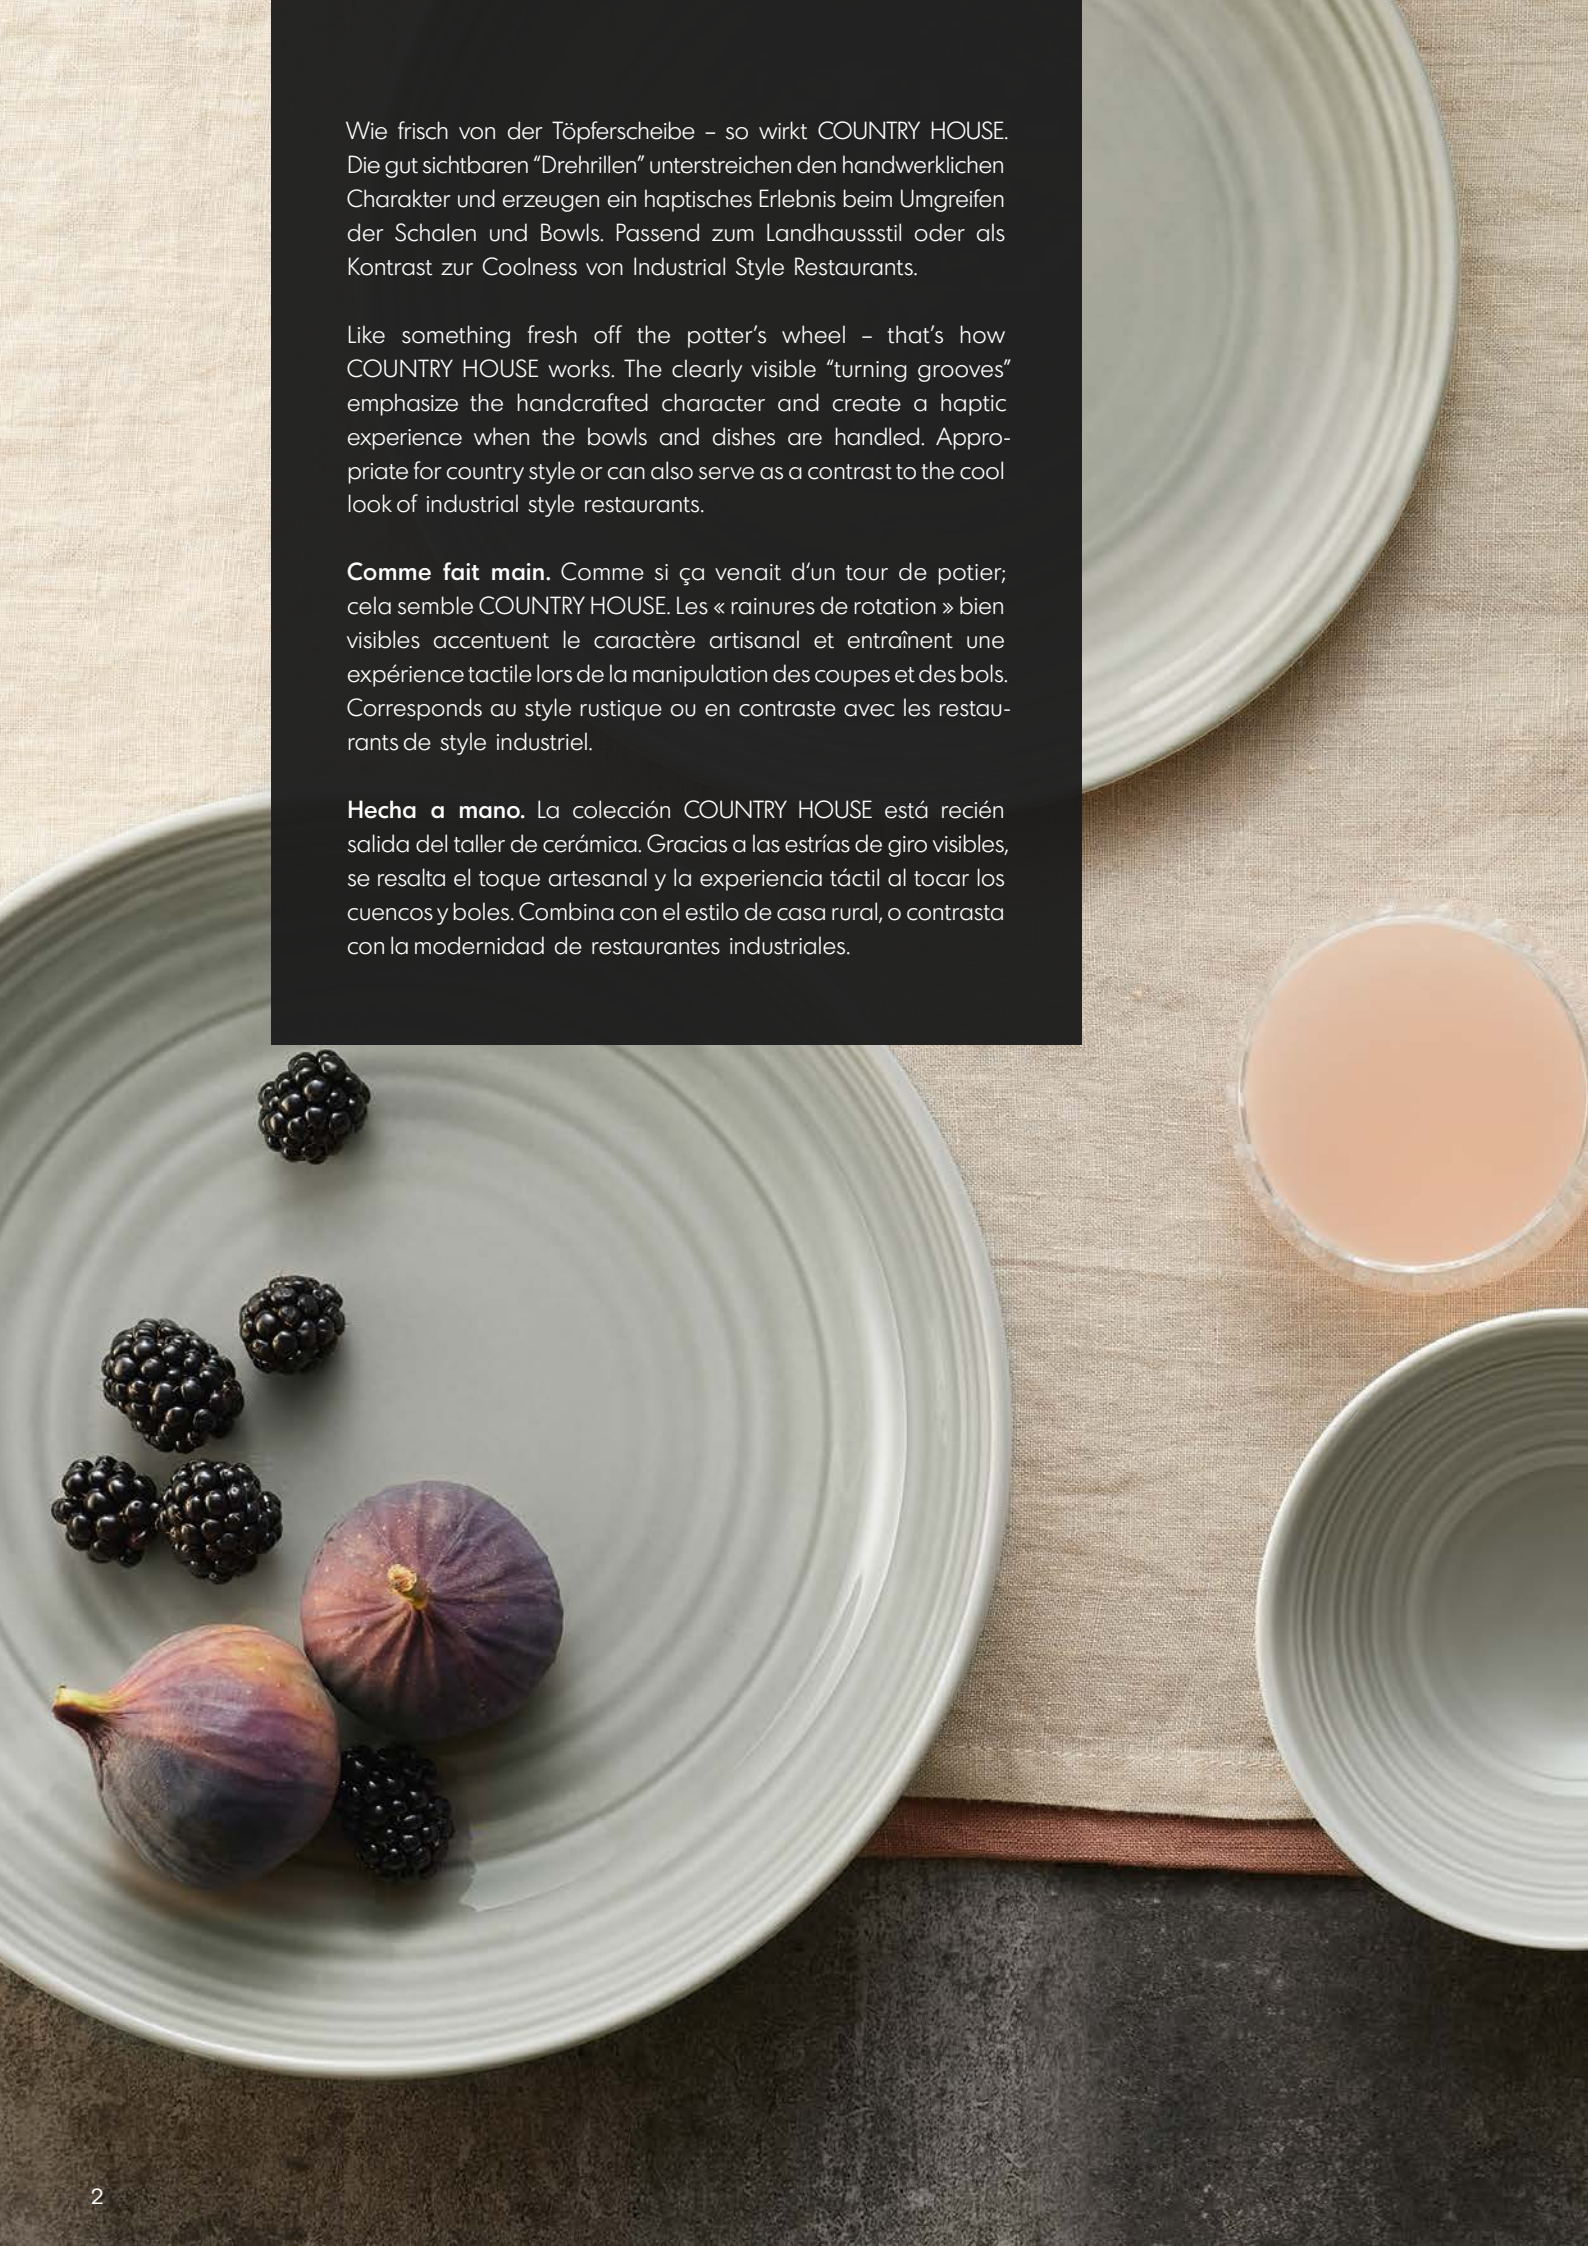

Wie frisch von der Töpferscheibe – so wirkt COUNTRY HOUSE. Die gut sichtbaren “Drehrillen” unterstreichen den handwerklichen Charakter und erzeugen ein haptisches Erlebnis beim Umgreifen der Schalen und Bowls. Passend zum Landhausstil oder als Kontrast zur Coolness von Industrial Style Restaurants.

Like something fresh off the potter’s wheel – that’s how COUNTRY HOUSE works. The clearly visible “turning grooves” emphasize the handcrafted character and create a haptic experience when the bowls and dishes are handled. Appropriate for country style or can also serve as a contrast to the cool look of industrial style restaurants.

Comme fait main. Comme si ça venait d’un tour de potier; cela semble COUNTRY HOUSE. Les « rainures de rotation » bien visibles accentuent le caractère artisanal et entraînent une expérience tactile lors de la manipulation des coupes et des bols. Corresponds au style rustique ou en contraste avec les restaurants de style industriel.

Hecha a mano. La colección COUNTRY HOUSE está recién salida del taller de cerámica. Gracias a las estrías de giro visibles, se resalta el toque artesanal y la experiencia táctil al tocar los cuencos y boles. Combina con el estilo de casa rural, o contrasta con la modernidad de restaurantes industriales.